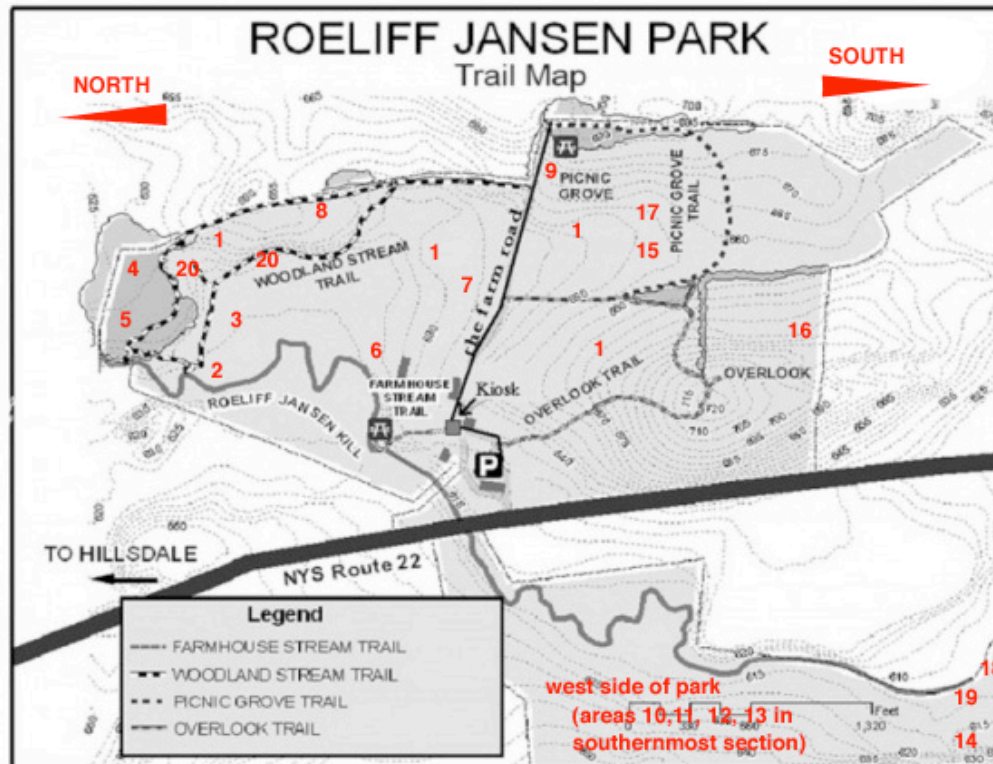

Habitats Surveyed
2008-9

1. Hayfields East
2. Shore of Roe Jan East
3. Wetmeadow Northeast
4. Swamp Forest Northeast
5. Upland Forest Northeast
6. Barnyard
7. Farm Road East
8. Upland Hedgerow Northeast
9. Upland Forest Picnic Area
15. Upland Hedgerow Southeast
16. Upland Meadow Southeast
17. Wet Meadow Southeast in Alfalfa
20. Upland Meadows Northeast

10. Upland Meadow Southwest
11. Upland Hedgerow West
12. Alfalfa Field/Farm Road West
13. Floodplain Forest edge West
14. Upland Meadow Northwest
18. Floodplain Forest West
19. Swamp Forest West

EAST SIDE OF RTE. 22

WEST SIDE OF RTE. 22